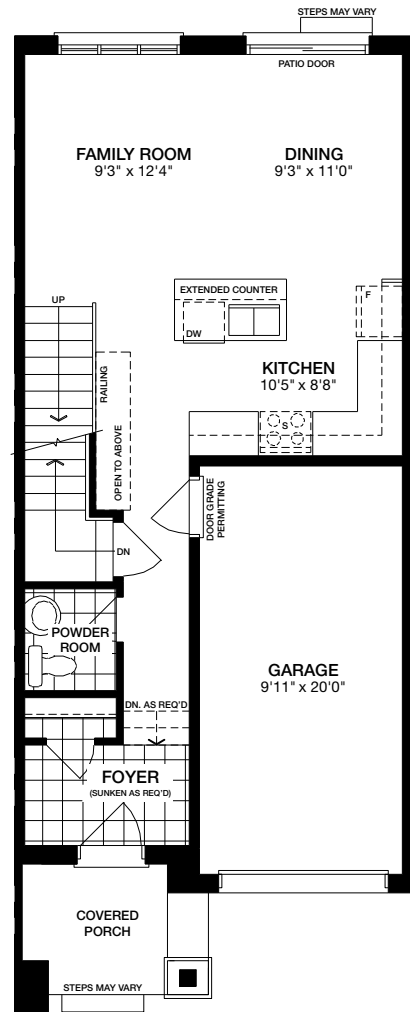

# The Pinecrest

20' Townhomes

ELEVATION A - 1,307 SQ. FT.

ELEVATION C - 1,317 SQ. FT.

**Lower Level**  
ELEVATION A

**Main Level**  
ELEVATION C

**Partial Lower Level**  
ELEVATION C

**Main Level**  
ELEVATION A

**Upper Level**  
ELEVATION A

**Partial Upper Level**  
ELEVATION C