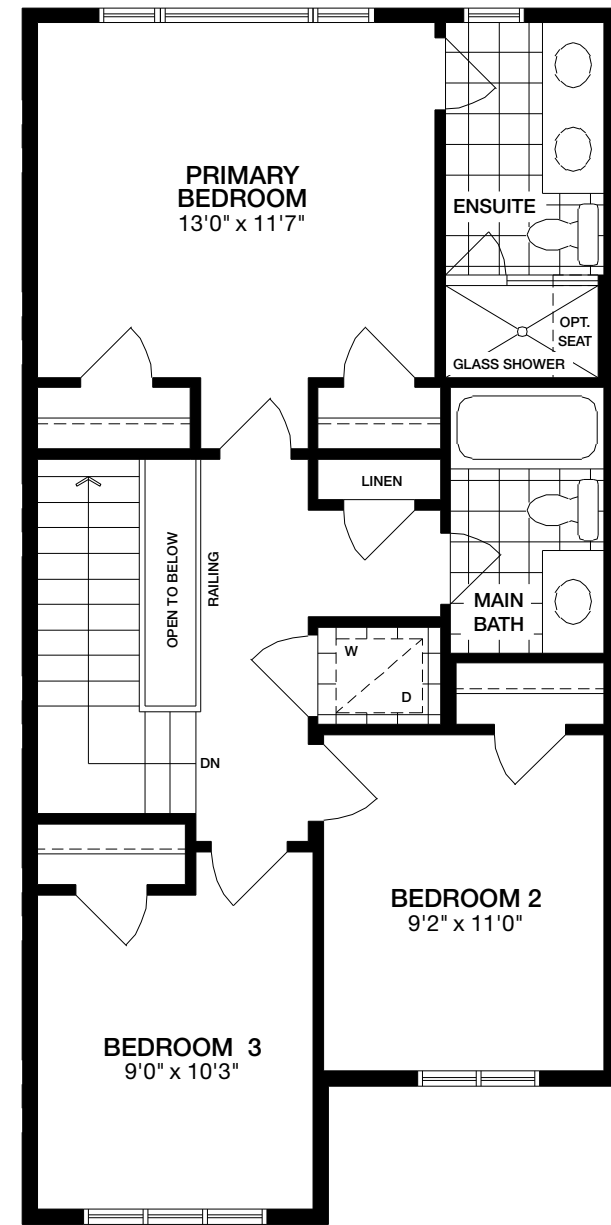

# The Pinecrest

20' Townhomes

ELEVATION A - 1,307 SQ. FT.

ELEVATION C - 1,317 SQ. FT.

**Lower Level**  
ELEVATION A

**Main Level**  
ELEVATION C

**Partial Lower Level**  
ELEVATION C

**Main Level**  
ELEVATION A

**Upper Level**  
ELEVATION A

**Partial Upper Level**  
ELEVATION C