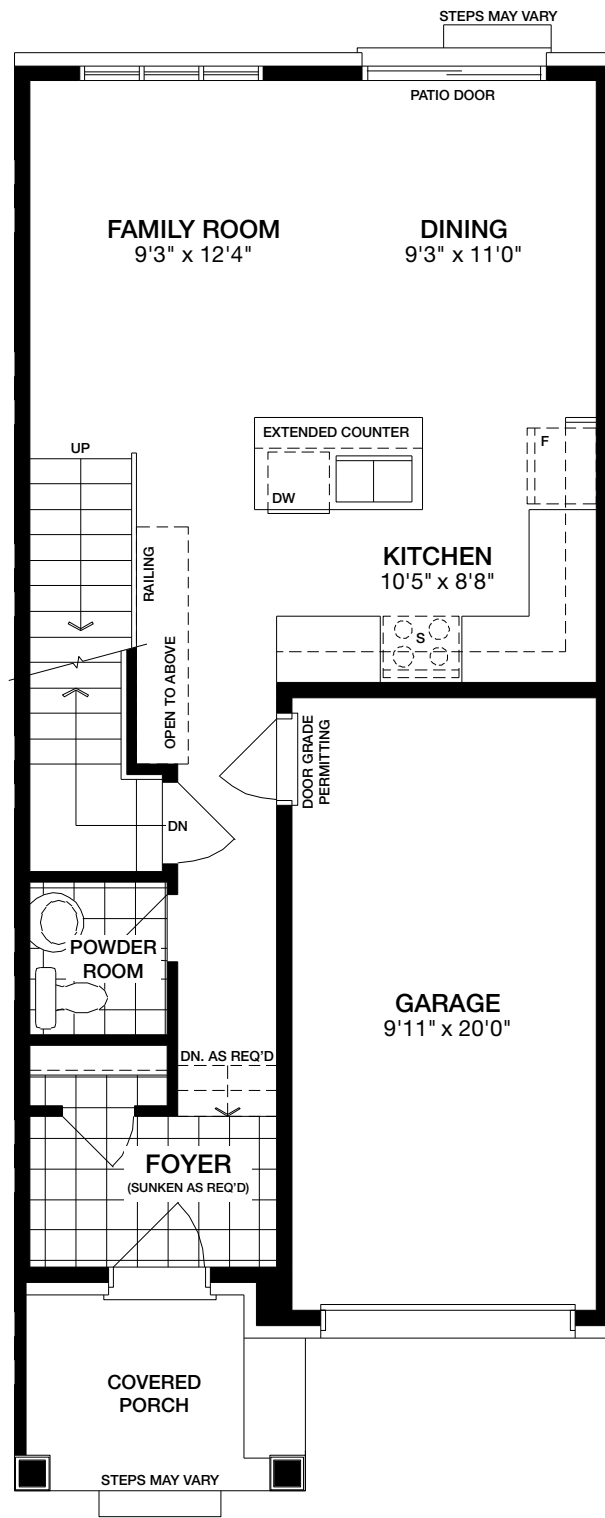

# The Pinecrest

20' Townhomes

ELEVATION A - 1,307 SQ. FT.

ELEVATION C - 1,317 SQ. FT.

**Lower Level**  
ELEVATION A

**Main Level**  
ELEVATION C

**Partial Lower Level**  
ELEVATION C

**Main Level**  
ELEVATION A

**Upper Level**  
ELEVATION A

**Partial Upper Level**  
ELEVATION C