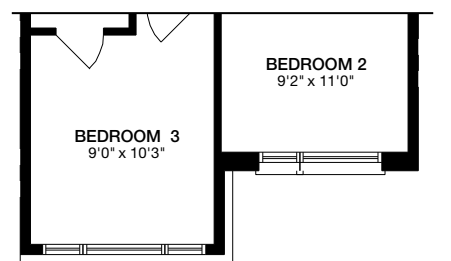

# The Pinecrest

20' Townhomes

ELEVATION A - 1,307 SQ. FT.

ELEVATION C - 1,317 SQ. FT.

**Lower Level**  
ELEVATION A

**Main Level**  
ELEVATION C

**Partial Lower Level**  
ELEVATION C

**Main Level**  
ELEVATION A

**Upper Level**  
ELEVATION A

**Partial Upper Level**  
ELEVATION C